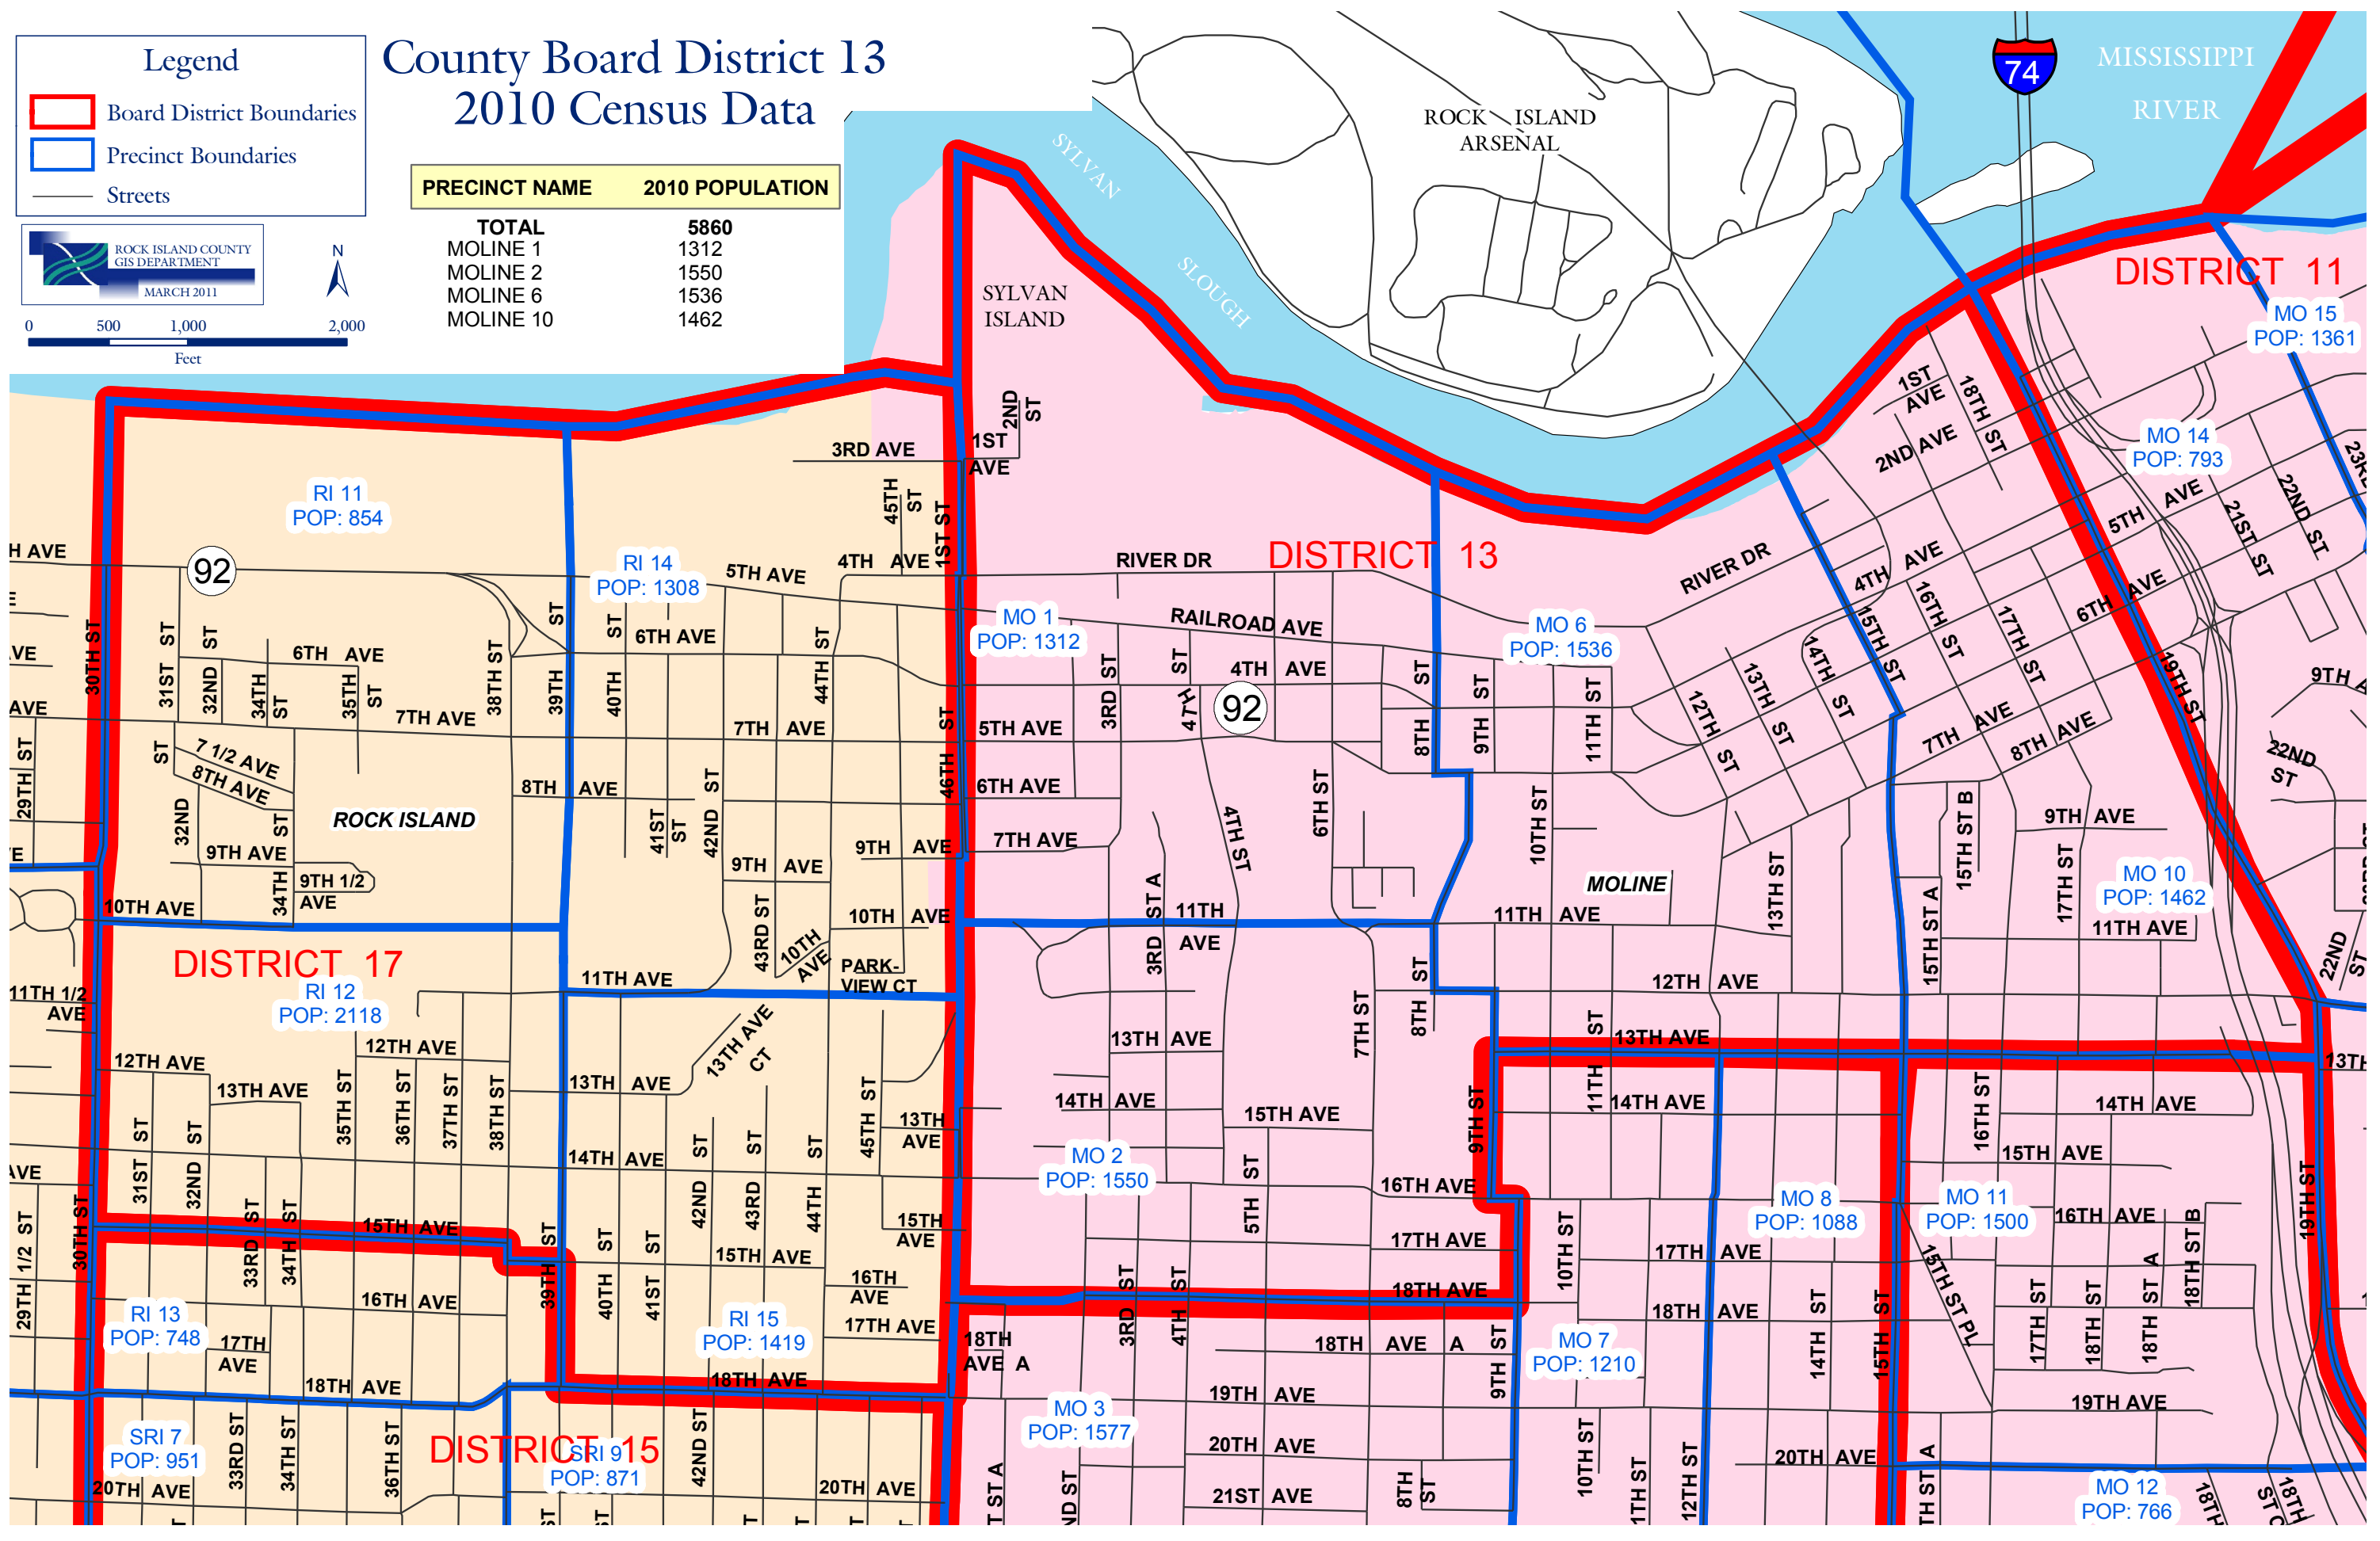

Legend

- Board District Boundaries
- Precinct Boundaries
- Streets

County Board District 13

2010 Census Data

ROCK ISLAND COUNTY
GIS DEPARTMENT
MARCH 2011

0 500 1,000 2,000
Feet

PRECINCT NAME	2010 POPULATION
TOTAL	5860
MOLINE 1	1312
MOLINE 2	1550
MOLINE 6	1536
MOLINE 10	1462

ROCK ISLAND ARSENAL

MISSISSIPPI RIVER

DISTRICT 11

DISTRICT 13

DISTRICT 17

DISTRICT 15