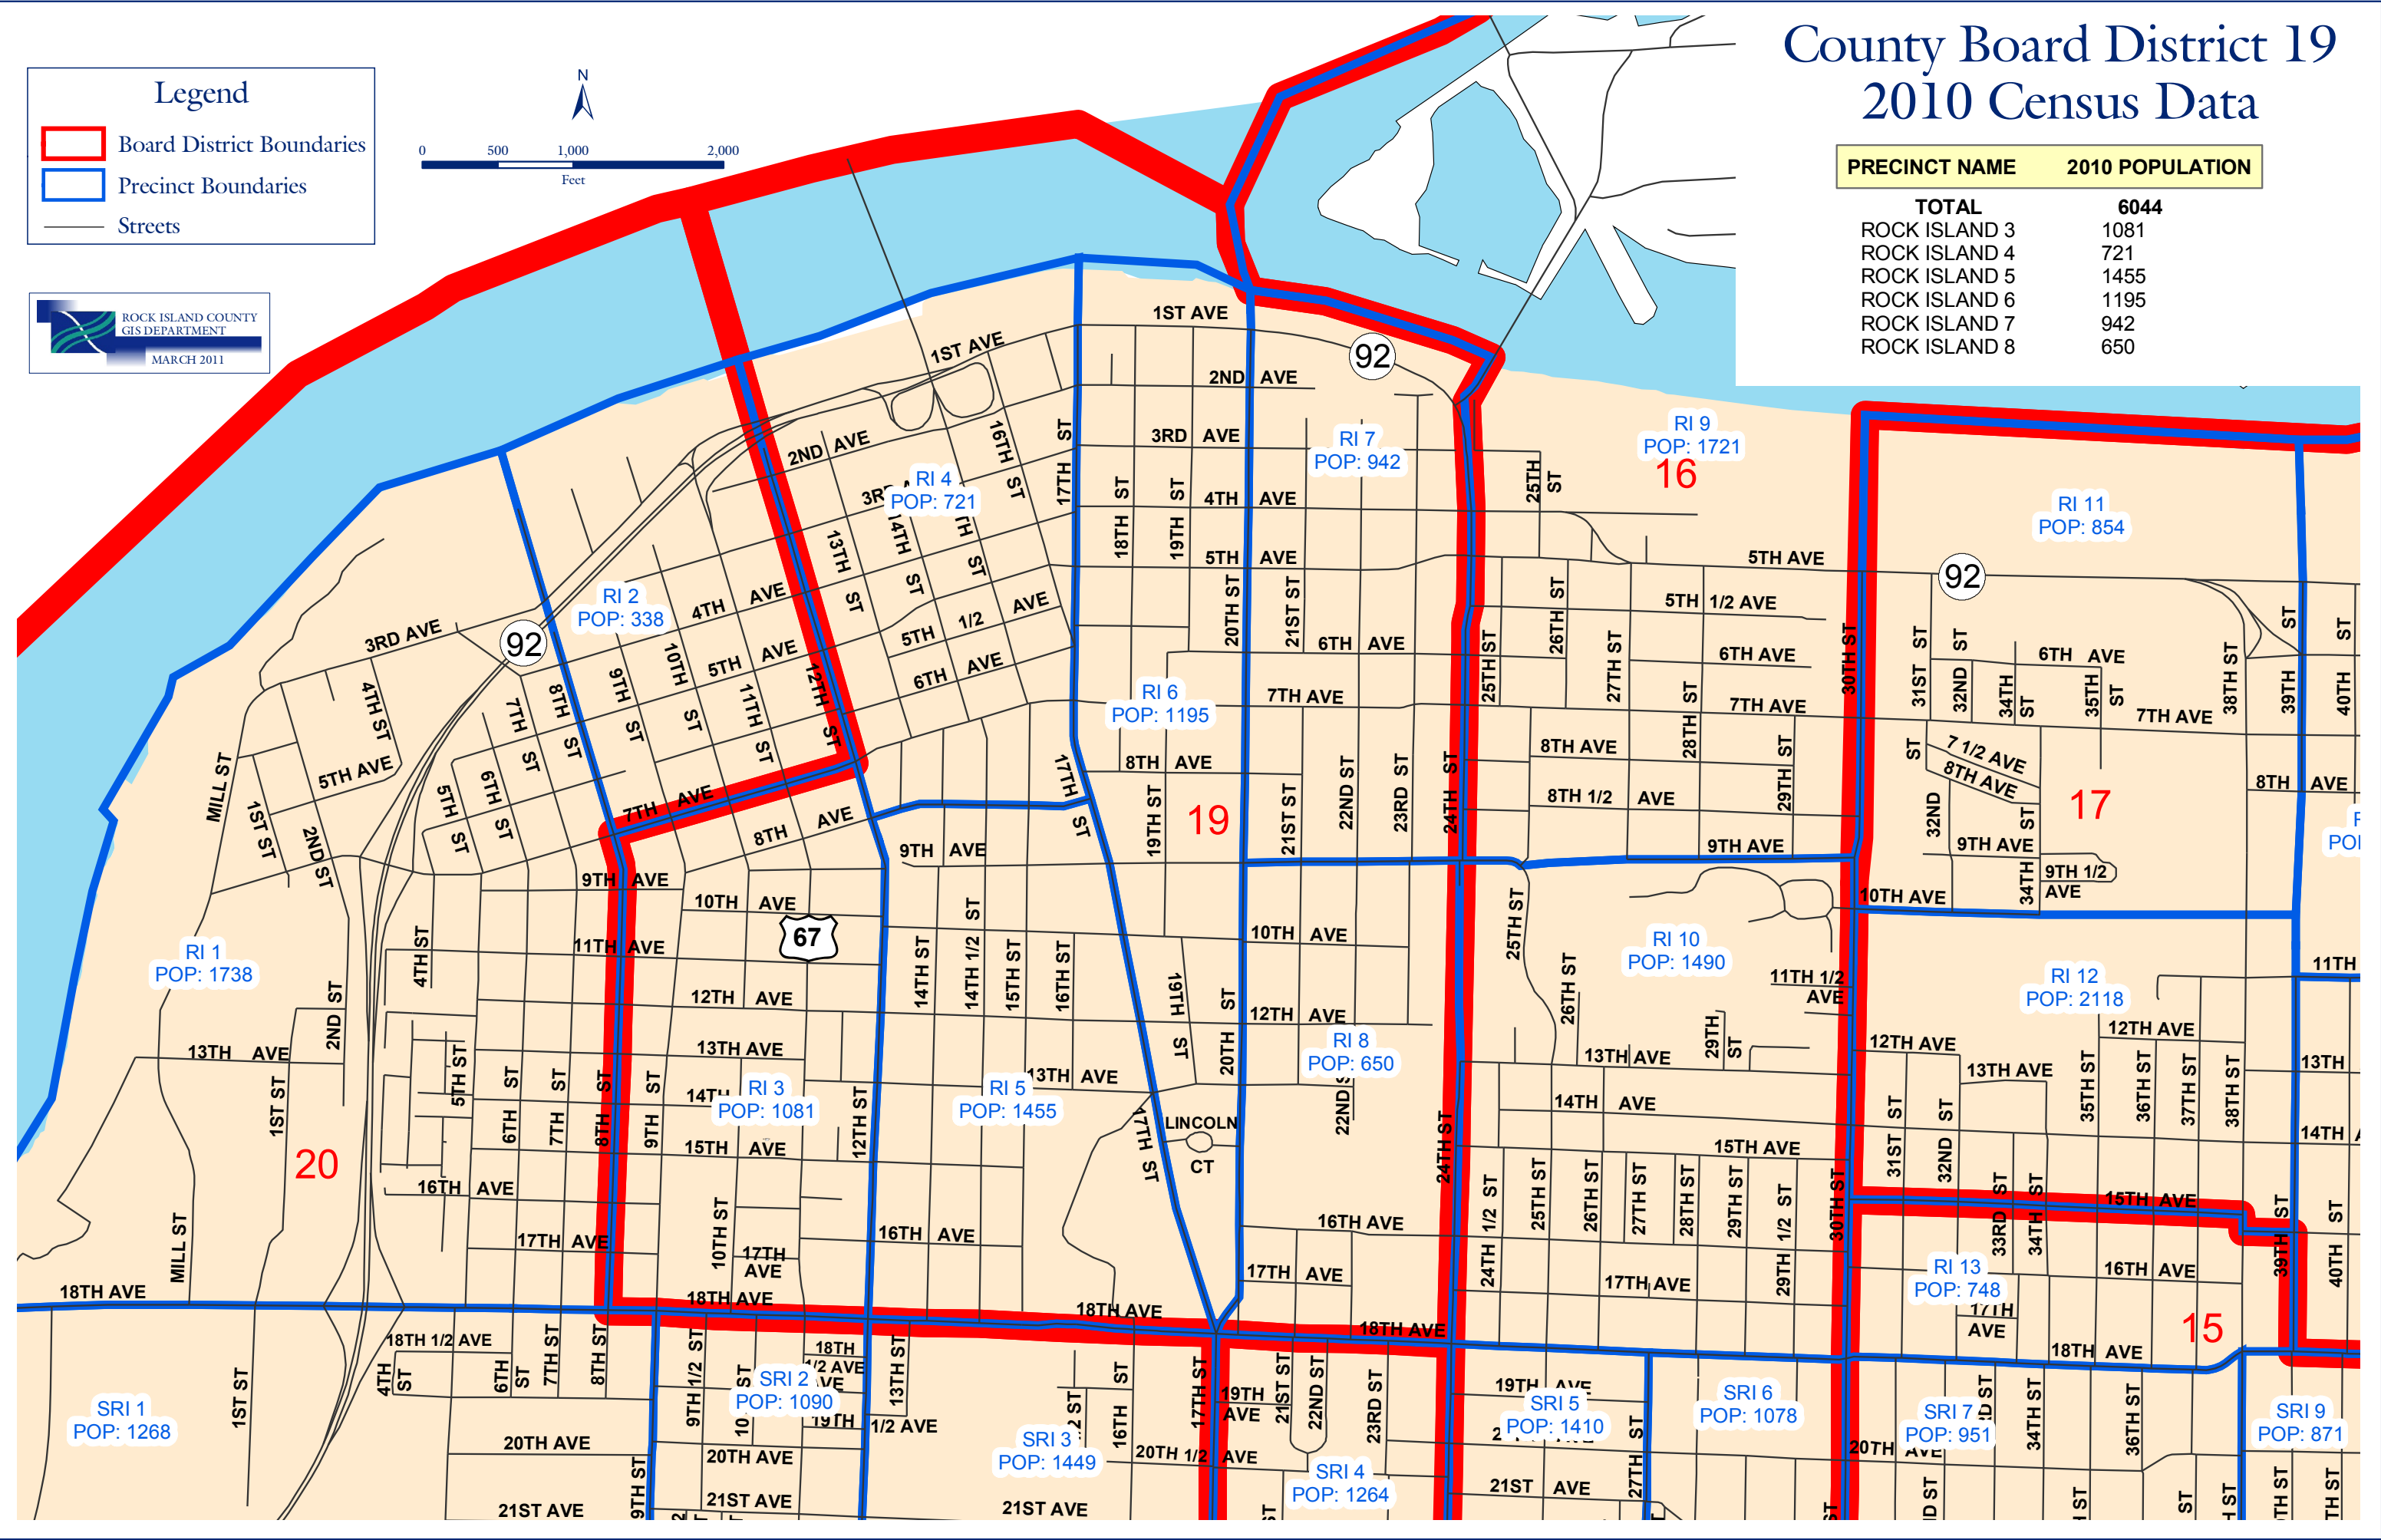

County Board District 19 2010 Census Data

Legend

- Board District Boundaries
- Precinct Boundaries
- Streets

ROCK ISLAND COUNTY
GIS DEPARTMENT
MARCH 2011

PRECINCT NAME	2010 POPULATION
---------------	-----------------

TOTAL	6044
ROCK ISLAND 3	1081
ROCK ISLAND 4	721
ROCK ISLAND 5	1455
ROCK ISLAND 6	1195
ROCK ISLAND 7	942
ROCK ISLAND 8	650

RI 1
POP: 1738

RI 2
POP: 338

RI 4
POP: 721

RI 7
POP: 942

RI 9
POP: 1721
16

RI 11
POP: 854

RI 6
POP: 1195

19

RI 10
POP: 1490

RI 12
POP: 2118

17

RI 3
POP: 1081

RI 5
POP: 1455

RI 8
POP: 650

20

RI 13
POP: 748

15

SRI 1
POP: 1268

SRI 2
POP: 1090

SRI 3
POP: 1449

SRI 4
POP: 1264

SRI 5
POP: 1410