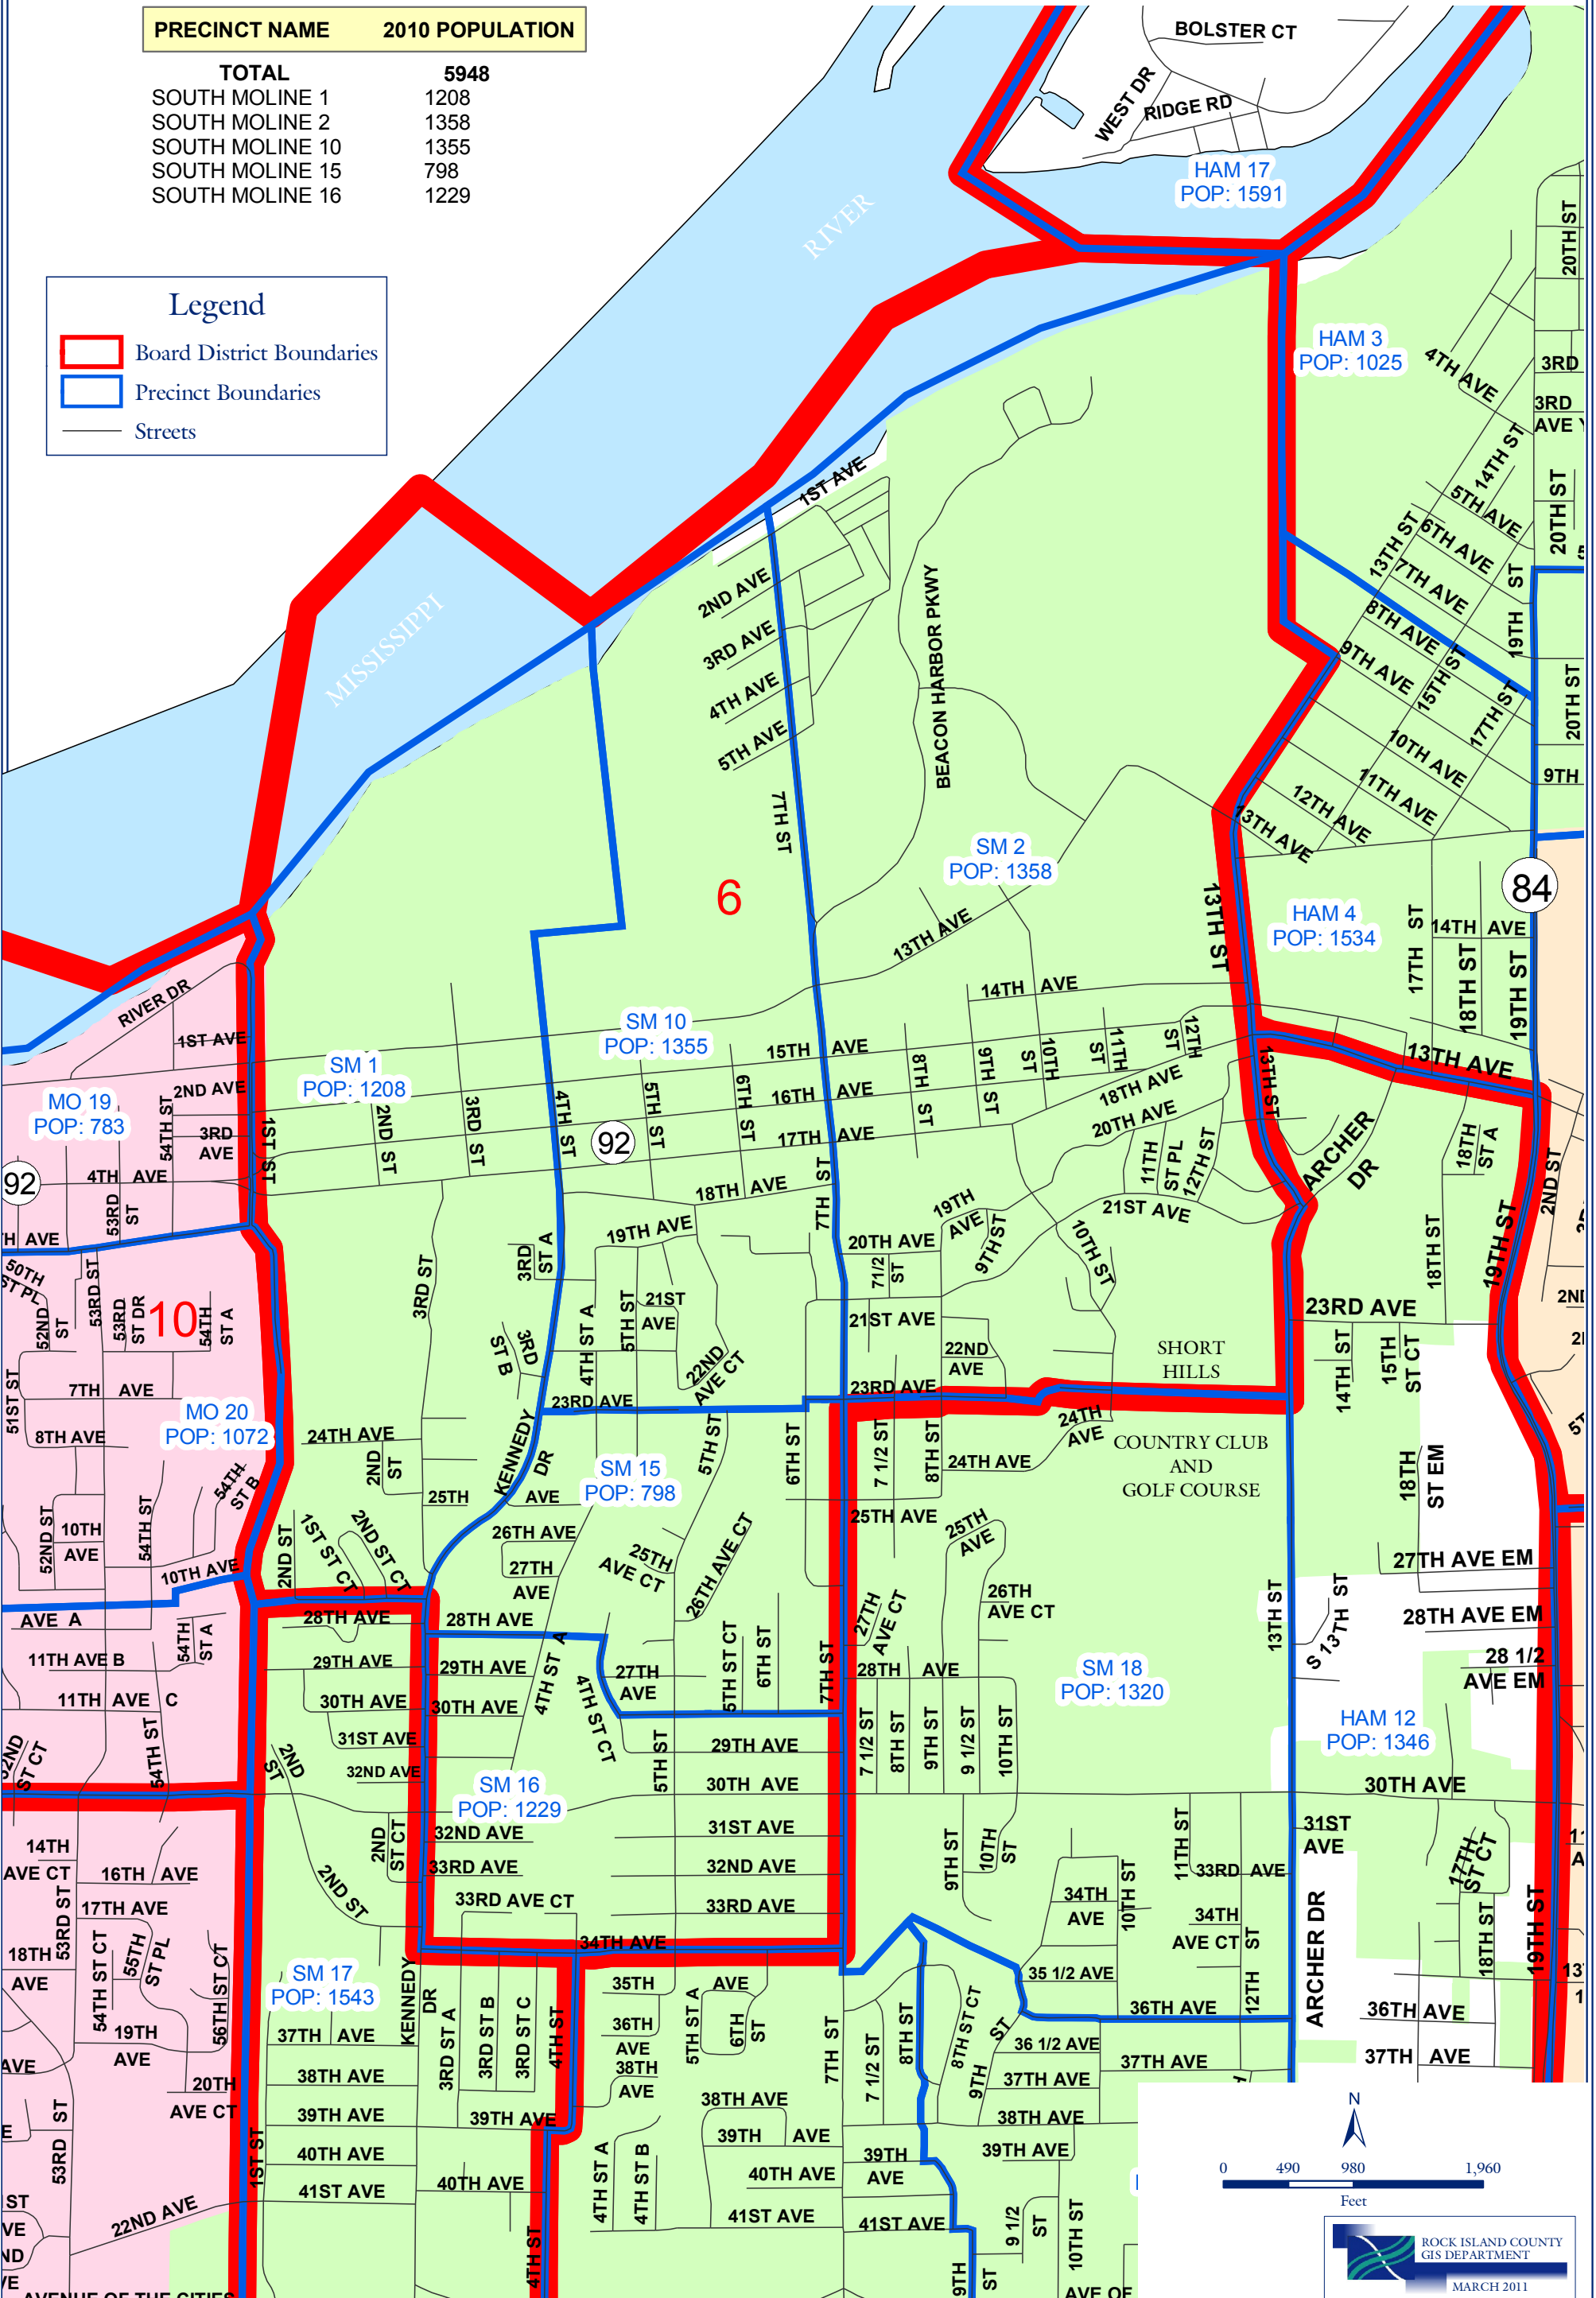

County Board District 6 2010 Census Data

PRECINCT NAME	2010 POPULATION
---------------	-----------------

TOTAL	5948
SOUTH MOLINE 1	1208
SOUTH MOLINE 2	1358
SOUTH MOLINE 10	1355
SOUTH MOLINE 15	798
SOUTH MOLINE 16	1229

Legend

- Board District Boundaries
- Precinct Boundaries
- Streets

MO 19
POP: 783

10

MO 20
POP: 1072

SM 1
POP: 1208

SM 10
POP: 1355

SM 2
POP: 1358

HAM 4
POP: 1534

HAM 3
POP: 1025

HAM 17
POP: 1591

SM 15
POP: 798

SM 16
POP: 1229

SM 17
POP: 1543

SM 18
POP: 1320

HAM 12
POP: 1346