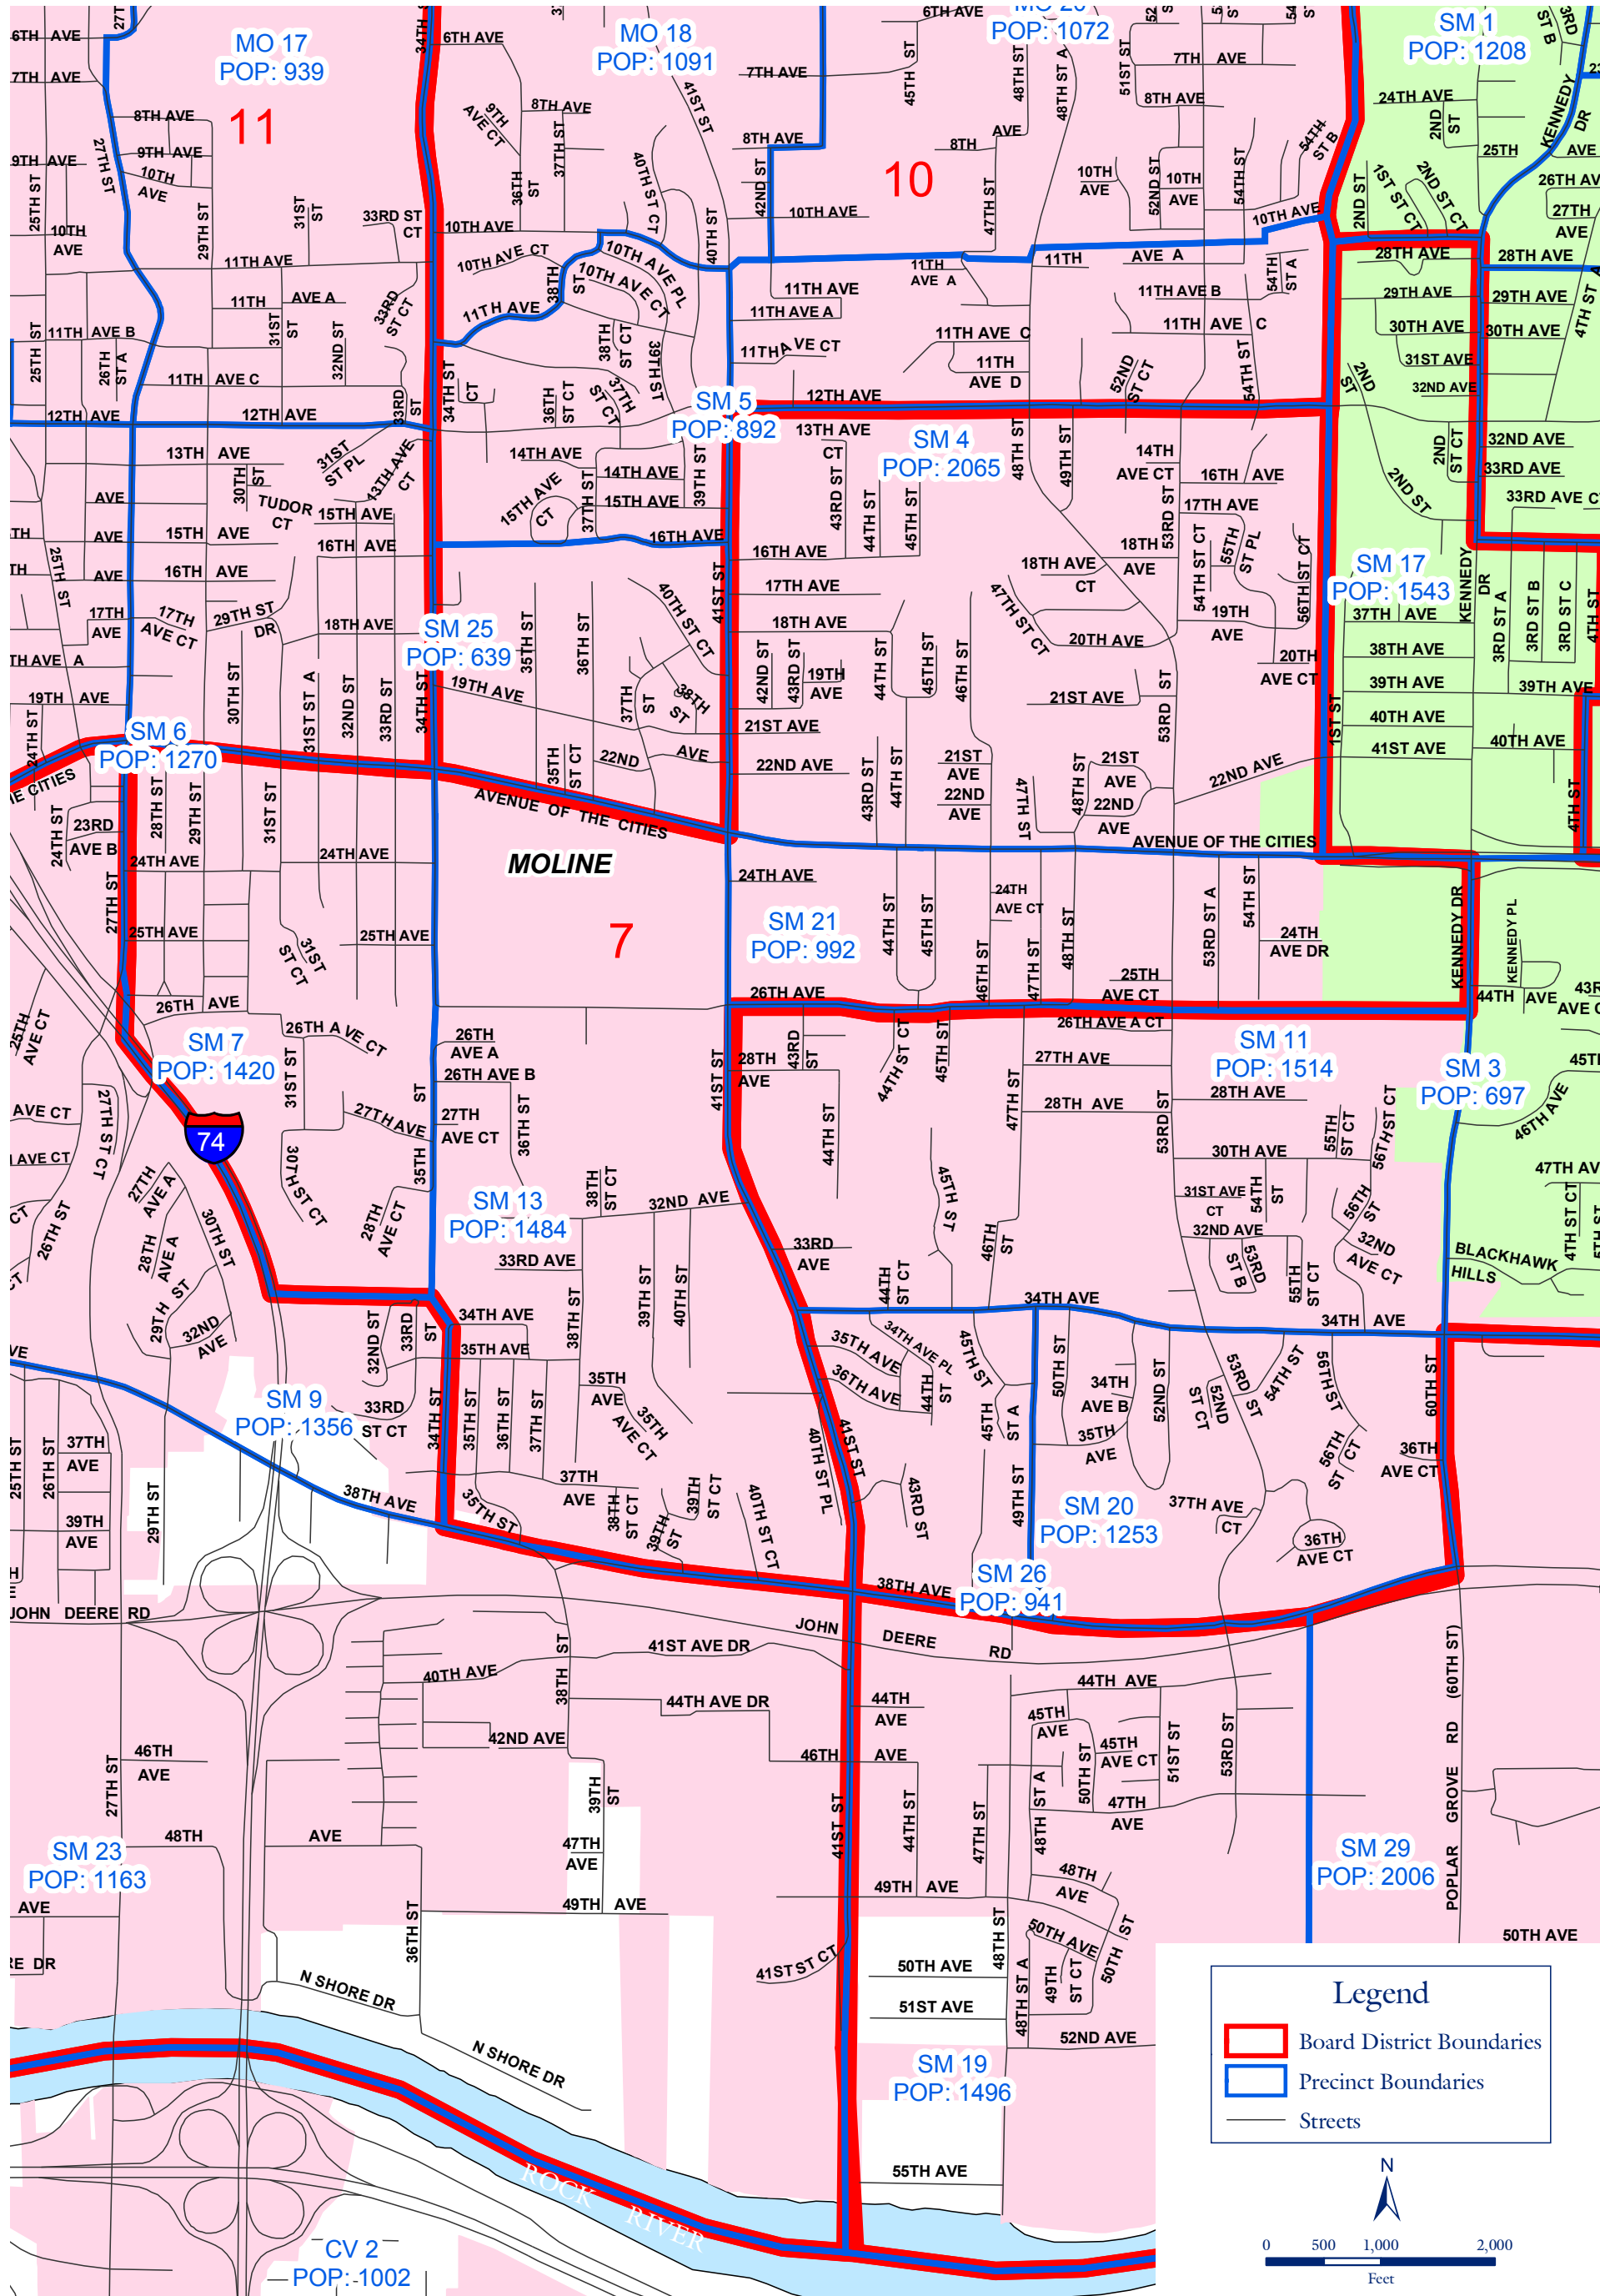

# County Board District 7 2010 Census Data

PRECINCT NAME	2010 POPULATION
---------------	-----------------

TOTAL	5961
SOUTH MOLINE 4	2065
SOUTH MOLINE 7	1420
SOUTH MOLINE 13	1484
SOUTH MOLINE 21	992

**Legend**

- Board District Boundaries
- Precinct Boundaries
- Streets