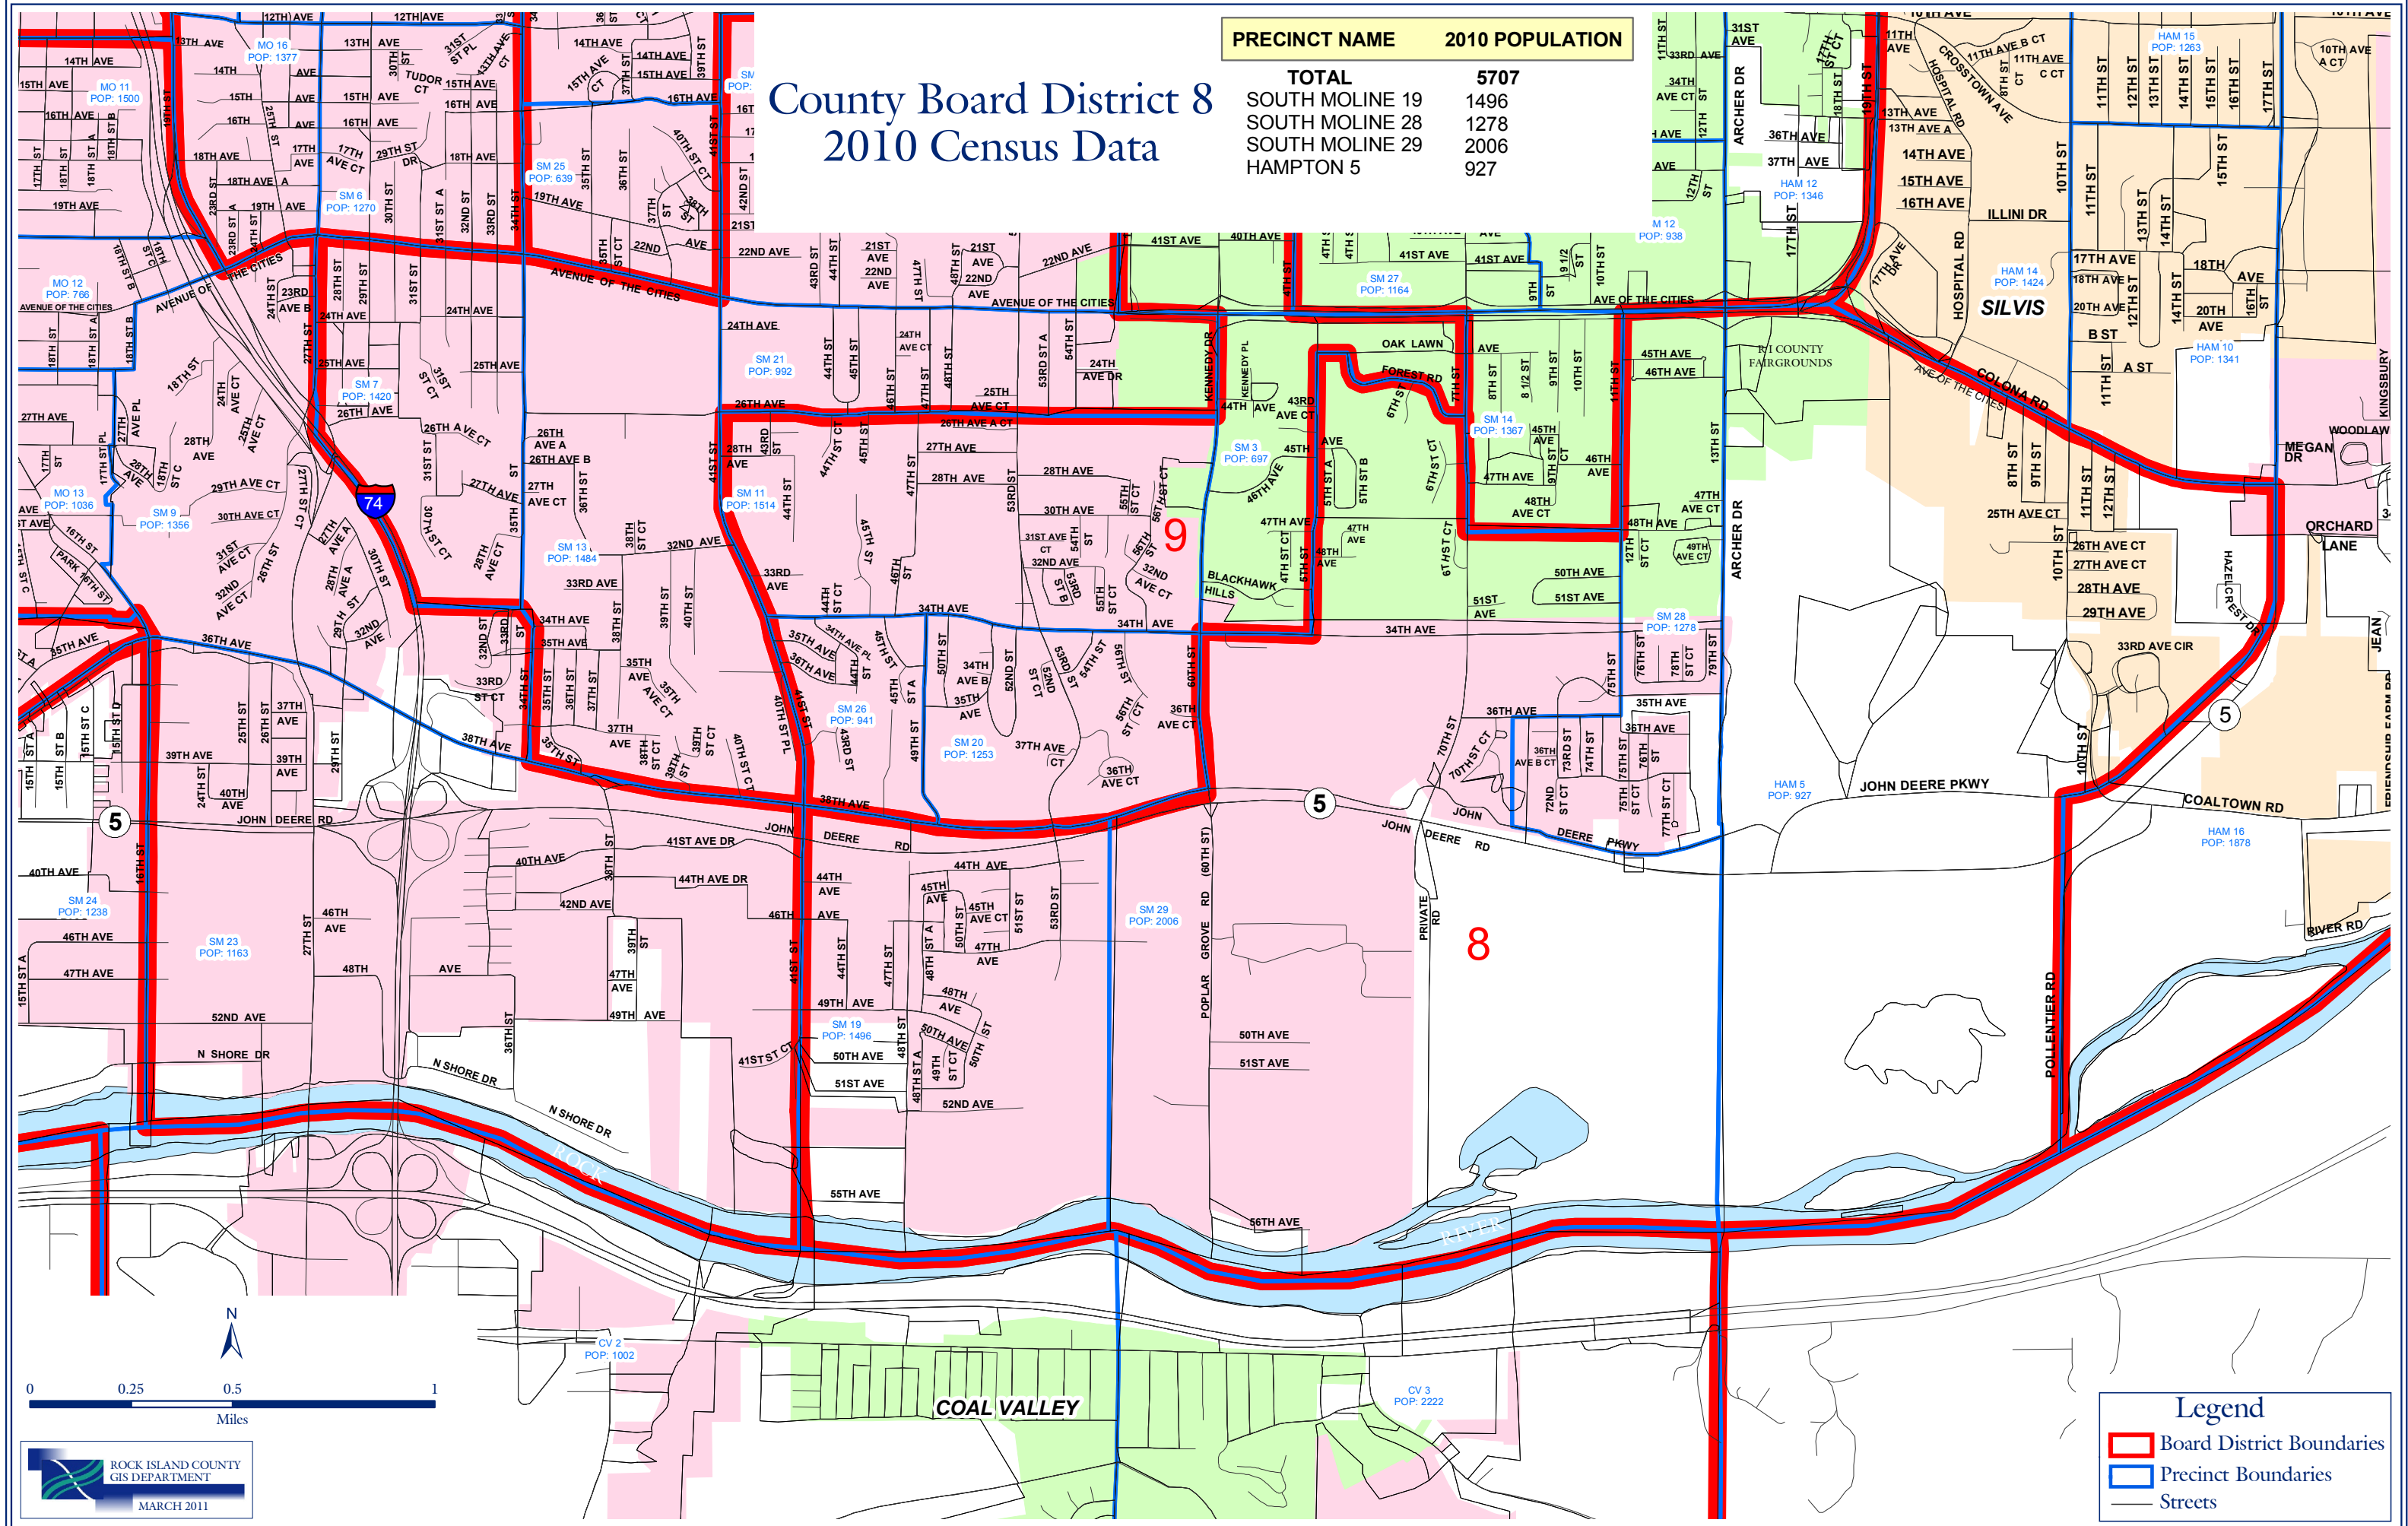

County Board District 8 2010 Census Data

PRECINCT NAME	2010 POPULATION
TOTAL	5707
SOUTH MOLINE 19	1496
SOUTH MOLINE 28	1278
SOUTH MOLINE 29	2006
HAMPTON 5	927

Legend

- Board District Boundaries
- Precinct Boundaries
- Streets