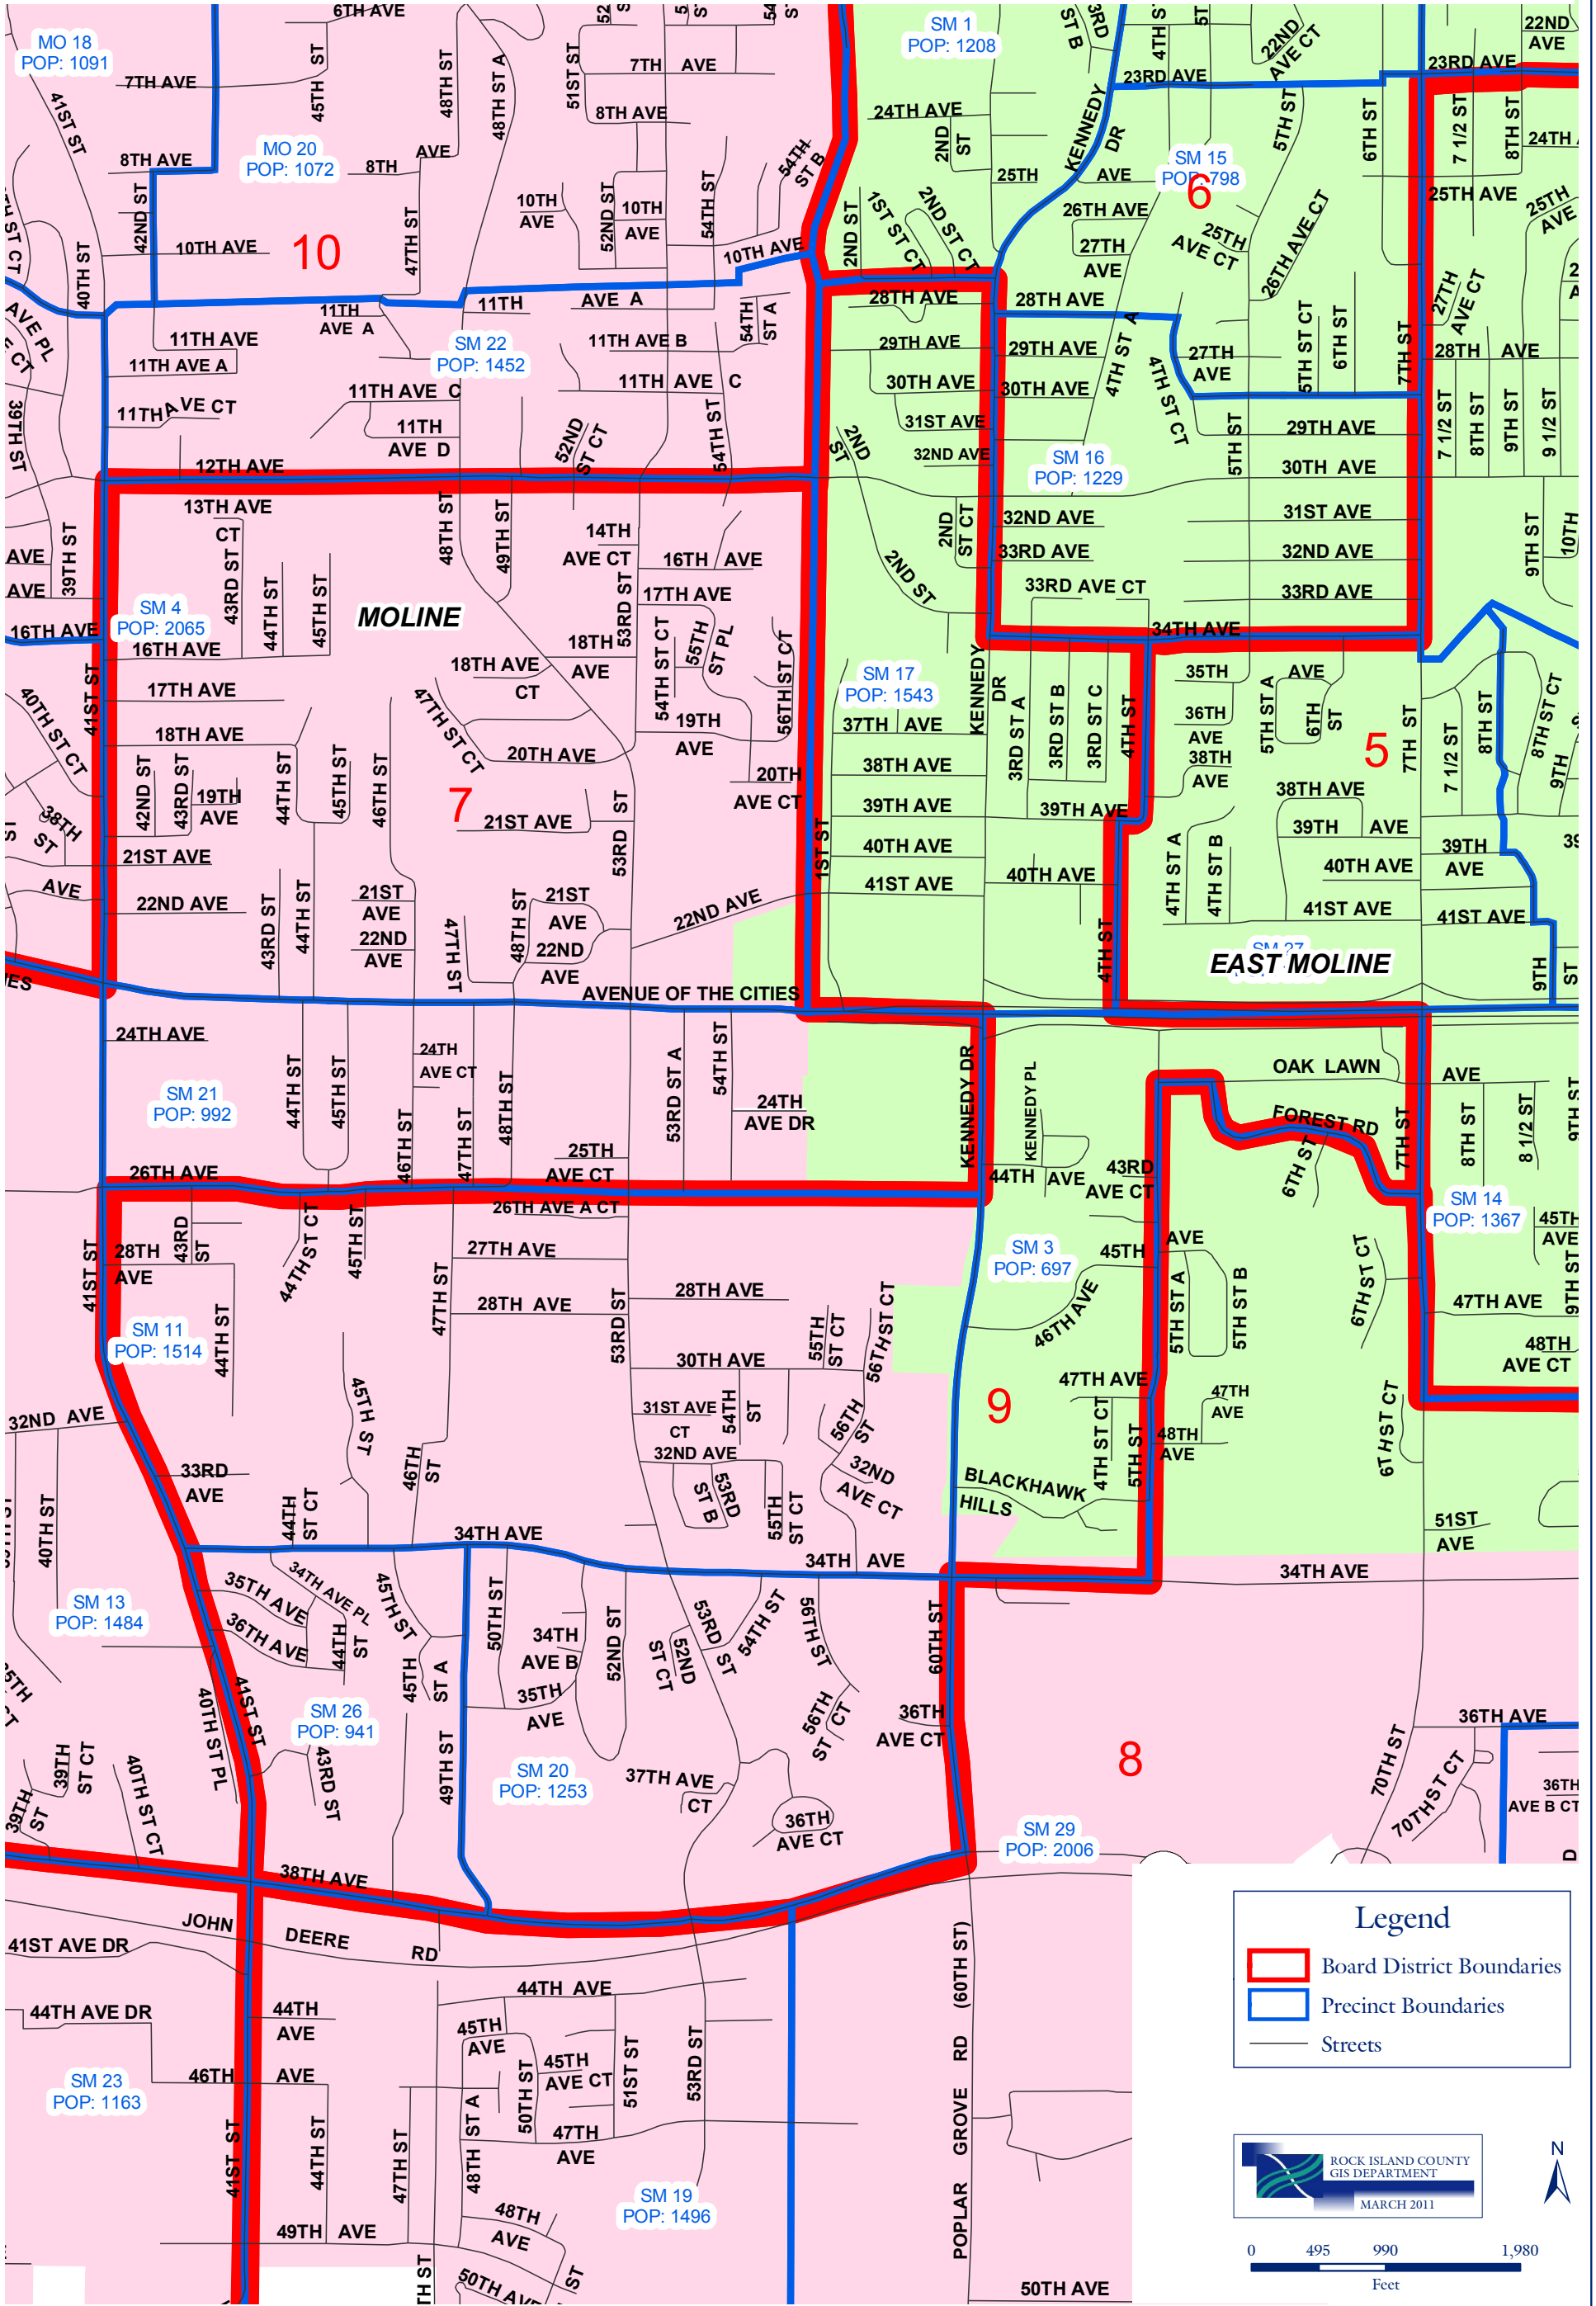

County Board District 9 2010 Census Data

PRECINCT NAME	2010 POPULATION
TOTAL	5948
SOUTH MOLINE 3	697
SOUTH MOLINE 11	1514
SOUTH MOLINE 17	1543
SOUTH MOLINE 20	1253
SOUTH MOLINE 26	941

Legend

- Board District Boundaries
- Precinct Boundaries
- Streets

ROCK ISLAND COUNTY GIS DEPARTMENT
MARCH 2011

0 495 990 1,980
Feet